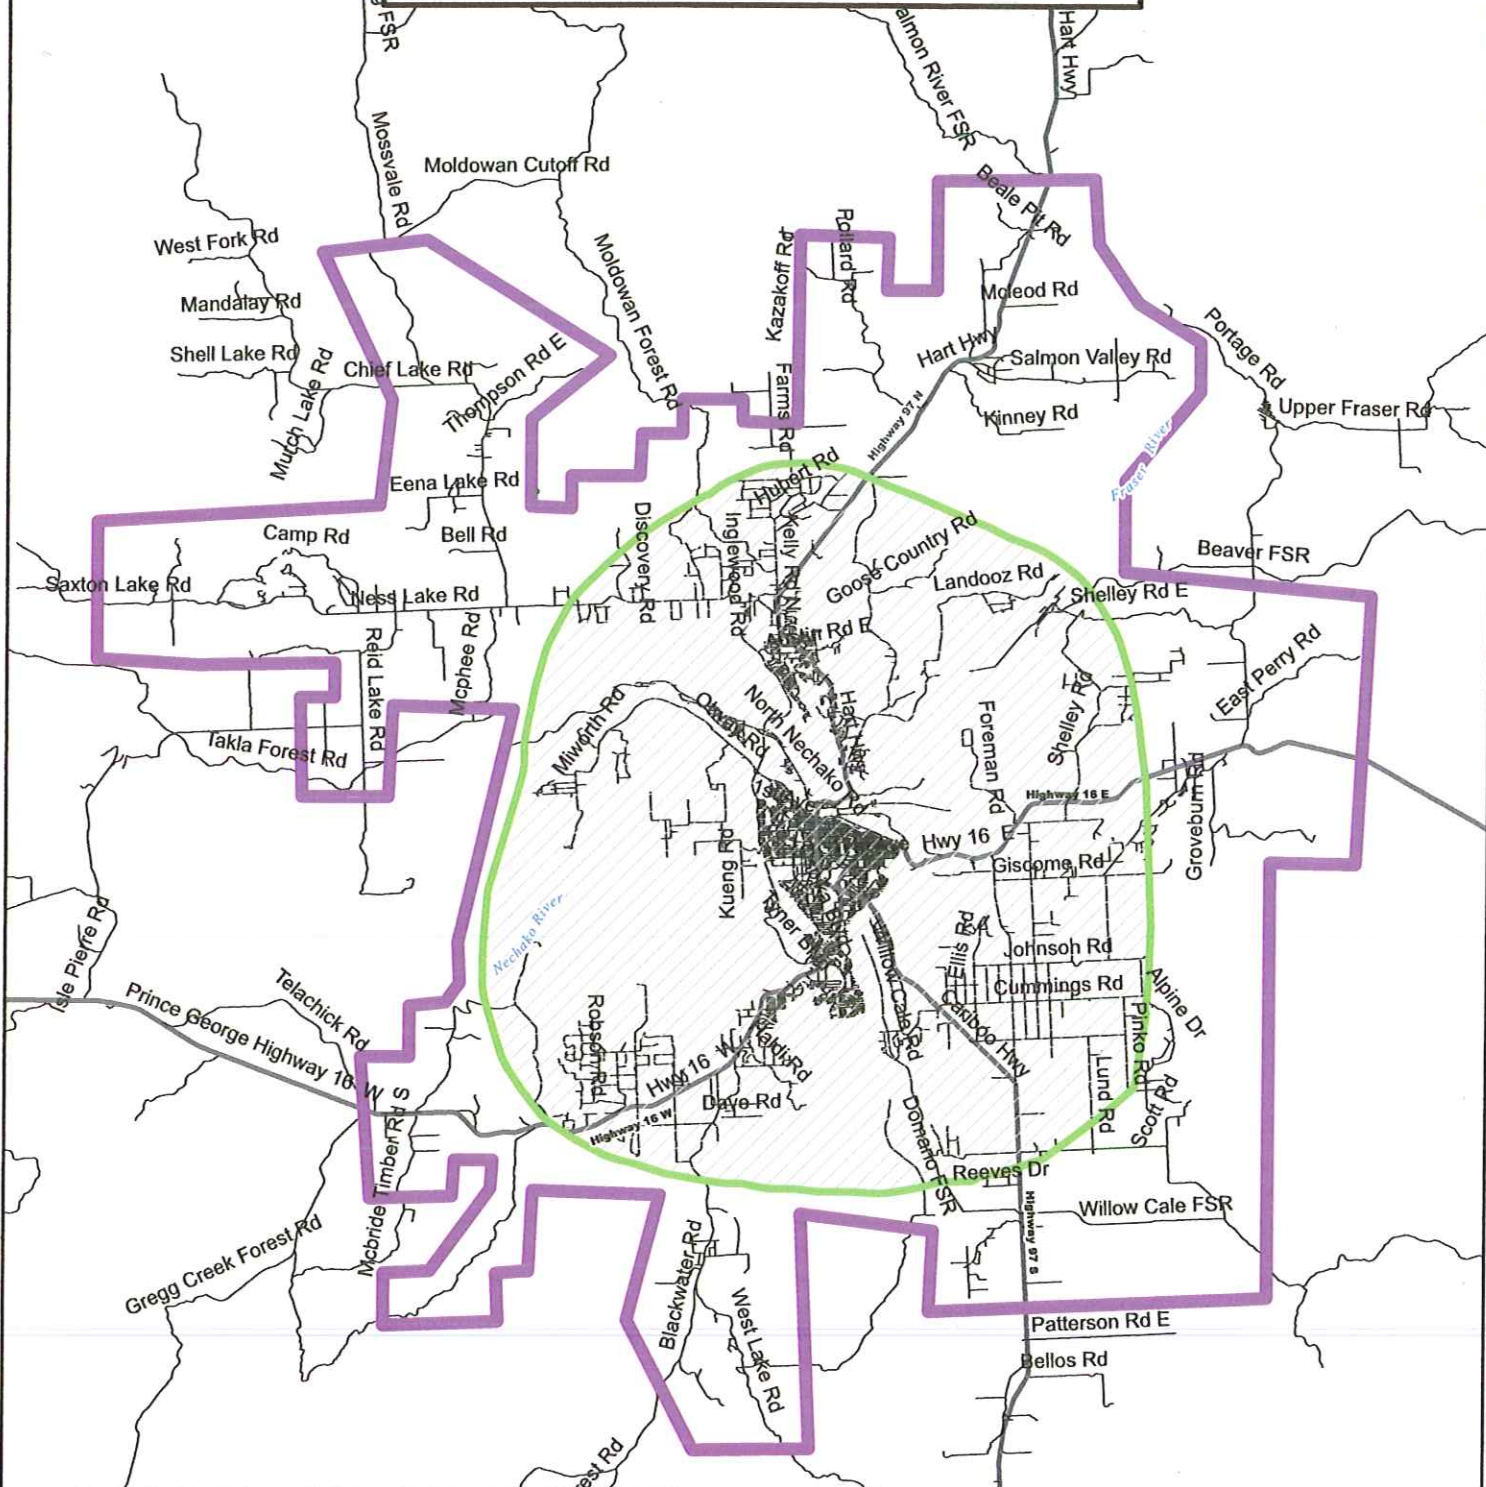

Properties within PG Air Shed and Expansion Area for 2010 Wood Stove Exchange Program

Legend

- Area within PG Air Shed
- Expanded Area for PG Air Wood Stove Program for 2010